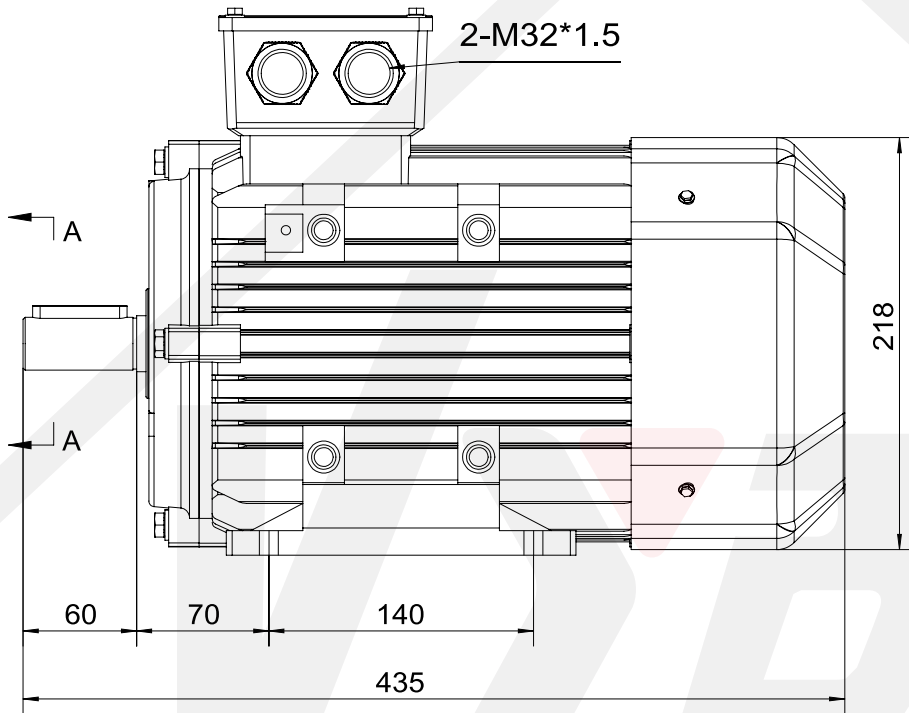

A-A
1:4

Electric s.r.o.

2AL-112M-B3
Mounting diagram