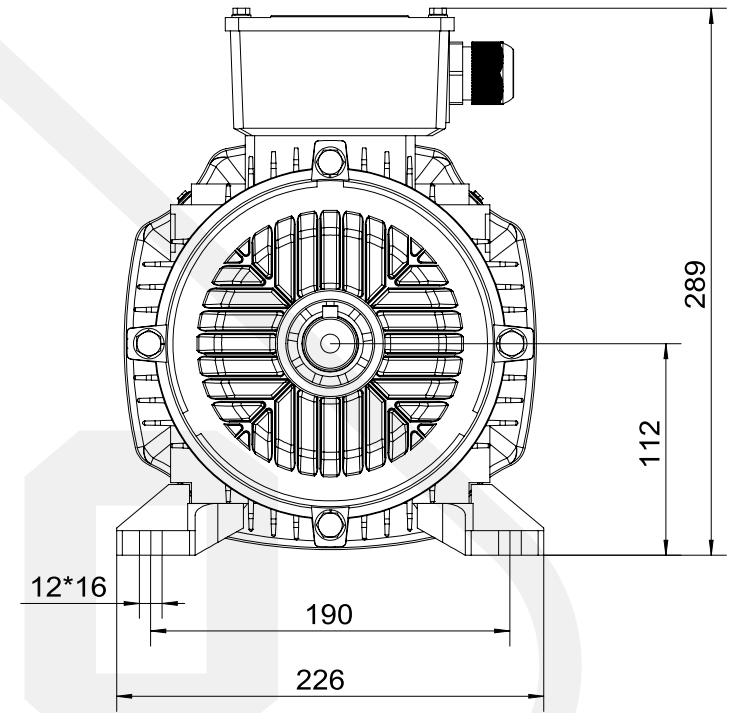

A-A
1:4

Electric s.r.o.

2AL-112M-B3
Mounting diagram