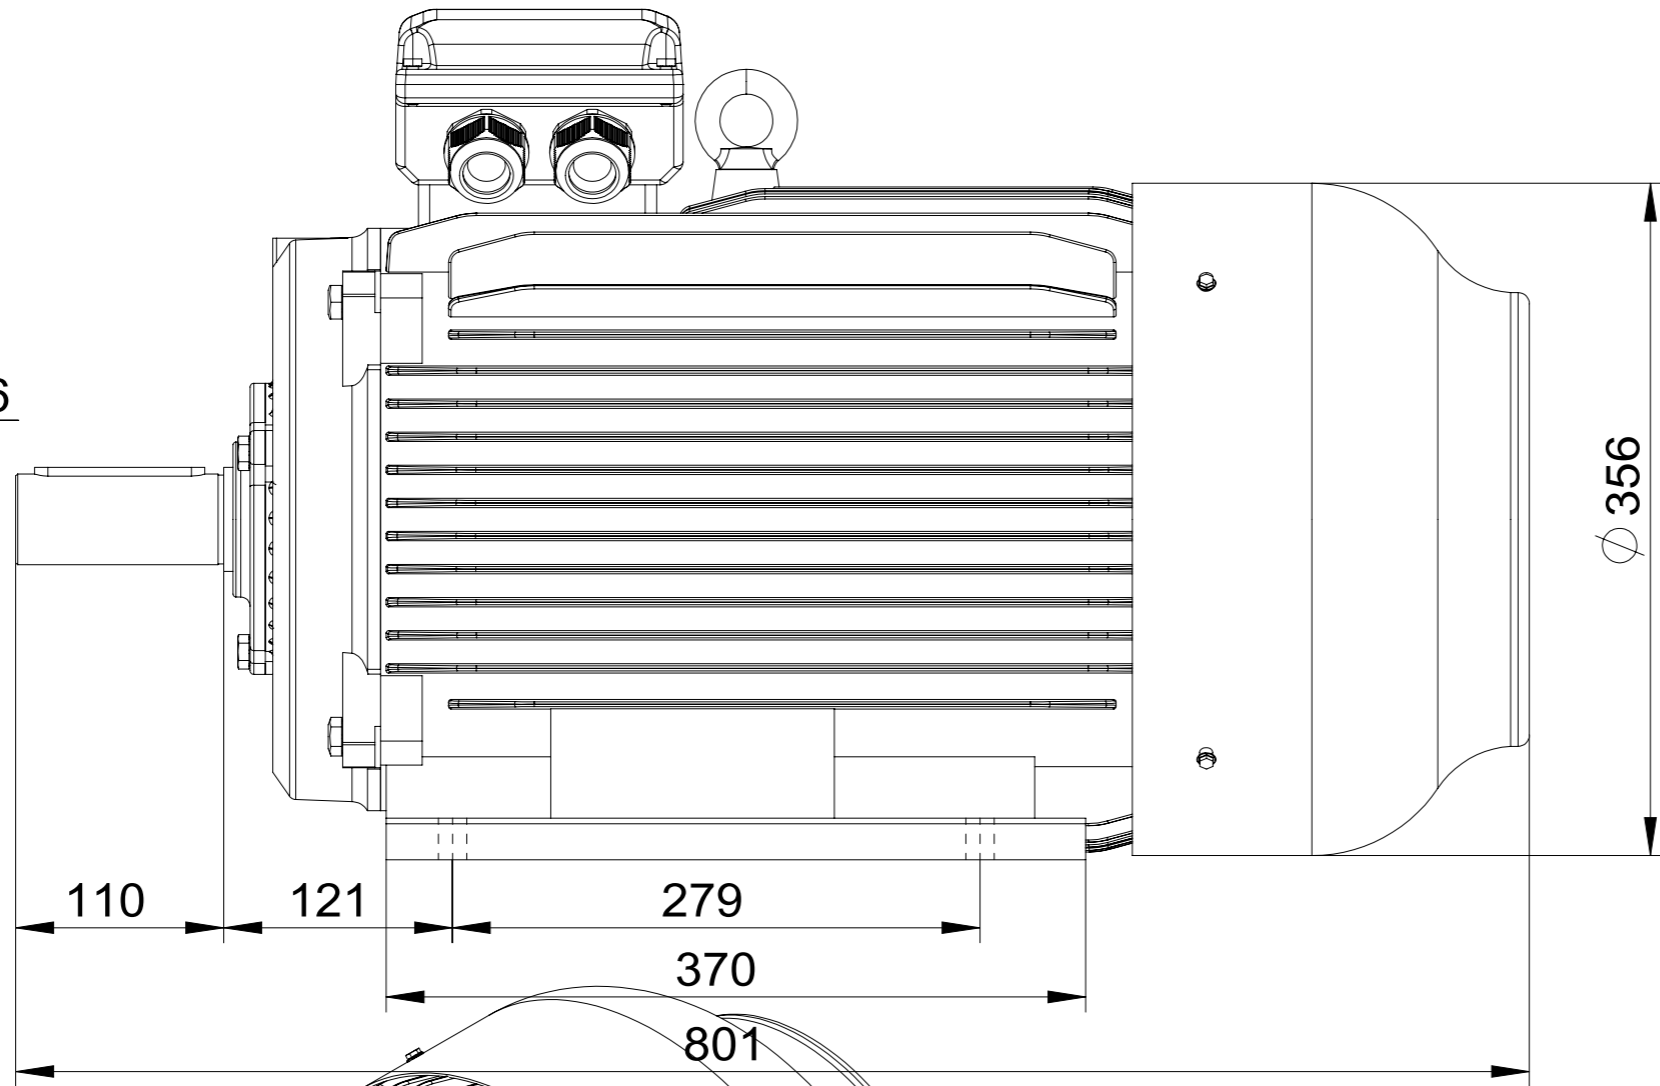

A-A
1:2

3LC-180L-B3
Mounting diagram