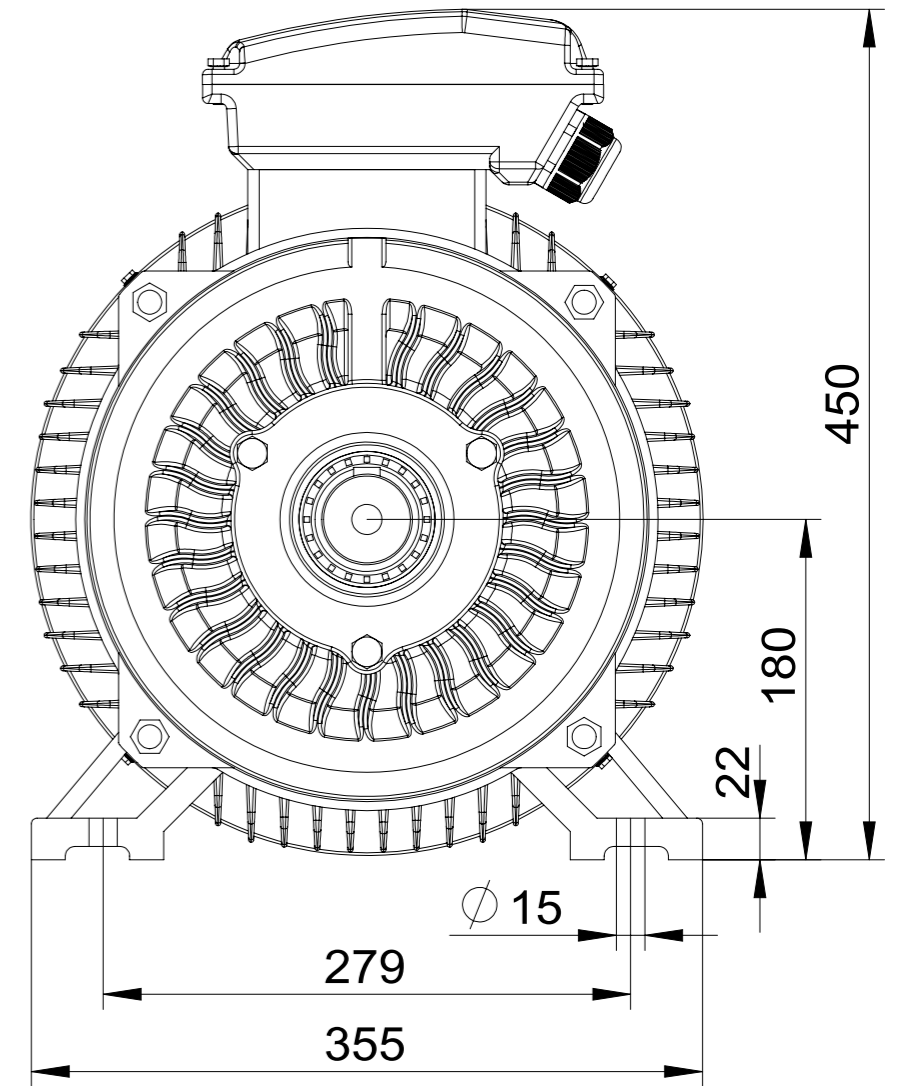

A-A
1:2

3LC-180L-B3
Mounting diagram